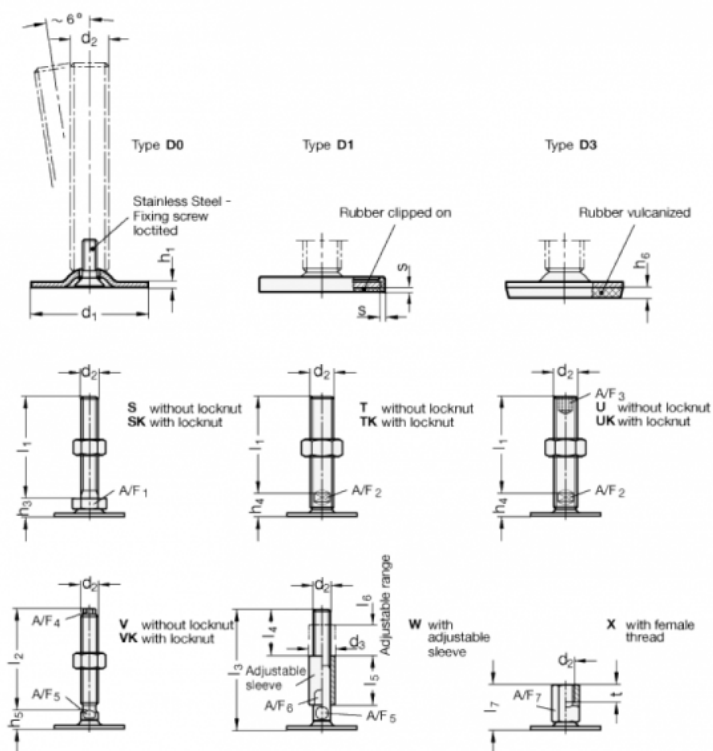

Article number: 204180M20200D1TK
 Description: E+G levelling foot
 GN 41-80-M20-200-D1-TK
 Note: TK With nut, Wrench flat at the bottom

Measures

- A/F2 = 15
- d1 = 80
- d2 = M20
- h1 = 3
- h4 = 18
- h6 =
- l1 = 200
- s = 2